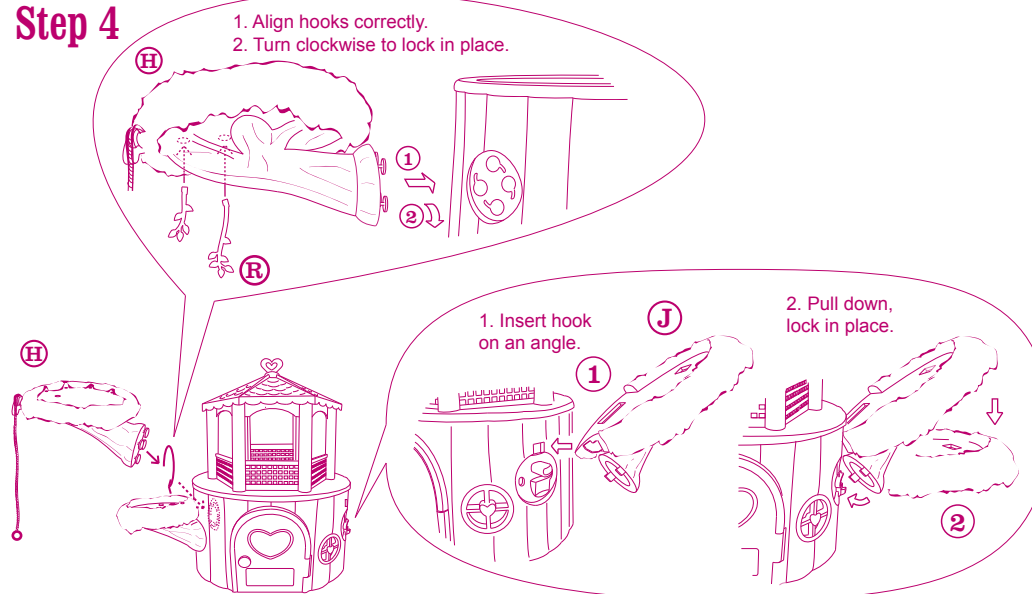

Print 1 solid color PMS 676 C
Do not print dieline

****FRONT****

Family Treehouse™ Assembly Components

Attention: Assembly of the treehouse is permanent and should not be taken apart.

WARNING:
CHOKING HAZARD - Small parts.
Not for children under 3 years.

Step 1

Step 2

Step 3

Step 4

BACK

Finished