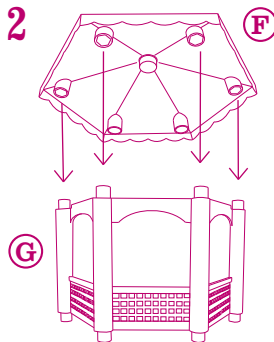

Print 1 solid color PMS 676 C
Do not print dieline

****FRONT****

Family Treehouse™ Assembly Components

Attention: Assembly of the treehouse is permanent and should not be taken apart.

WARNING:
CHOKING HAZARD - Small parts.
Not for children under 3 years.

Step 1

Step 2

Step 3

Step 4

BACK

Finished