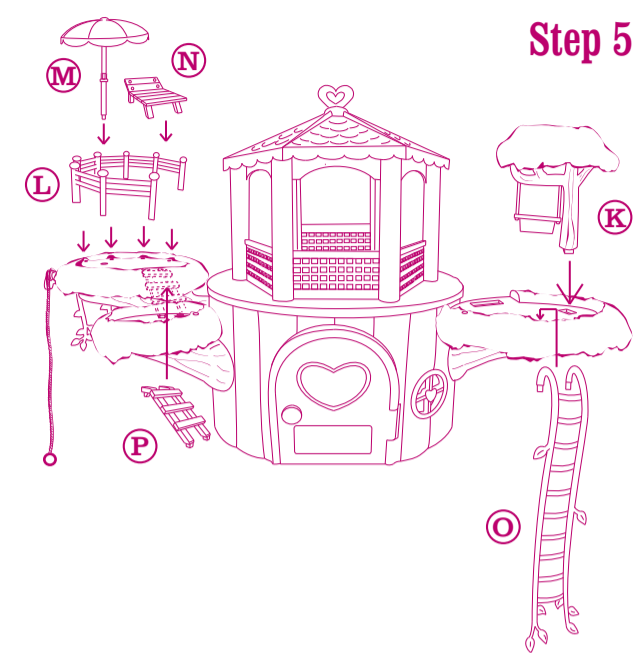

Print 1 solid color PMS 676 C
Do not print dieline

****FRONT****

Family Treehouse™ Assembly Components

Attention: Assembly of the treehouse is permanent and should not be taken apart.

WARNING:
CHOKING HAZARD - Small parts.
Not for children under 3 years.

Step 1

Step 2

Step 3

Step 4

BACK

Finished