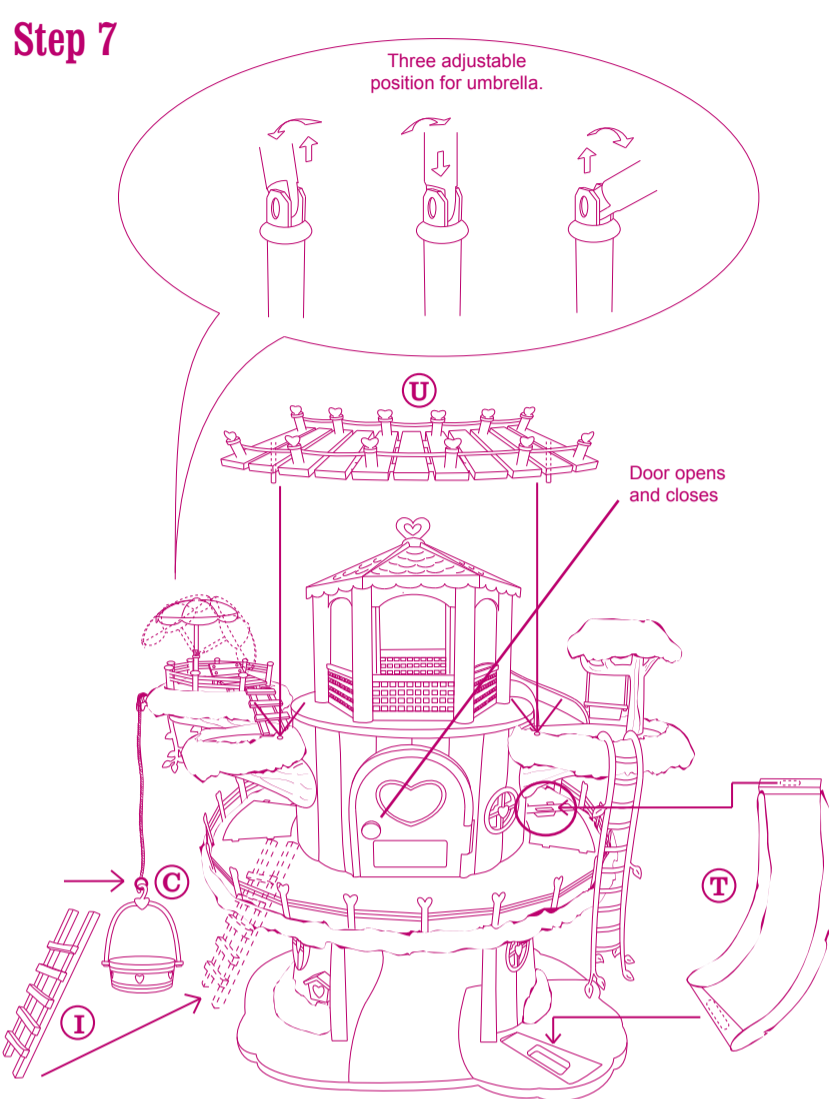

Print 1 solid color PMS 676 C
Do not print dieline

****FRONT****

Family Treehouse™ Assembly Components

Attention: Assembly of the treehouse is permanent and should not be taken apart.

WARNING:
CHOKING HAZARD - Small parts.
Not for children under 3 years.

Step 1

Step 2

Step 3

Step 4

BACK

Finished