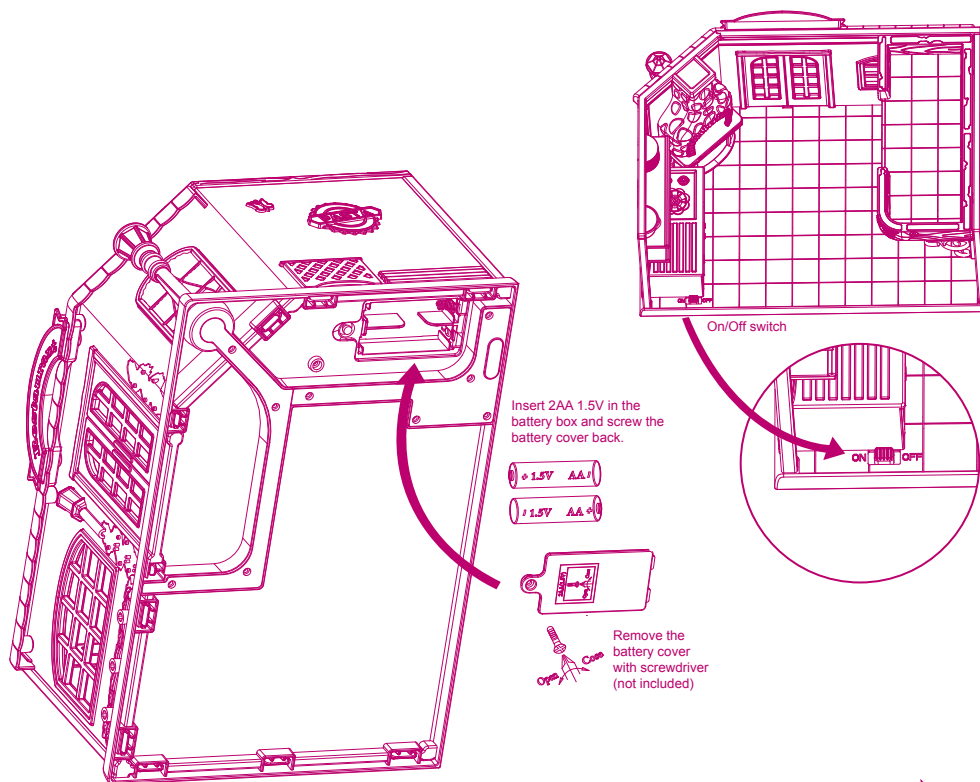

WARNING:
CHOKING HAZARD - Small parts.
Not for children under 3 years.

Adult assembly required.